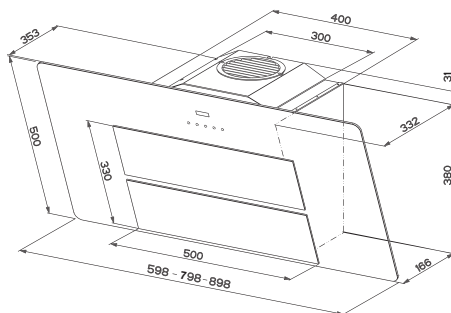

FMA 605 WH XS

FMA 905 WH XS

Bílá/Nerez

90 cm

110.0476.847

18 513 Kč (vč. DPH)
15 300 Kč (bez DPH)
660 € (vr. DPH)

FMA 805 WH XS

Bílá/Nerez